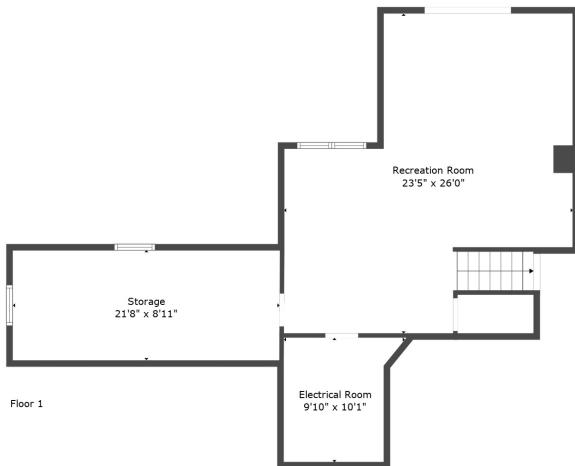

Floor 2

Floor 3

Floor 4

Floor 1

**TOTAL: 2408 sq. ft**

FLOOR 1: 505 sq. ft, FLOOR 2: 541 sq. ft, FLOOR 3: 799 sq. ft, FLOOR 4: 563 sq. ft  
 EXCLUDED AREAS: STORAGE: 195 sq. ft, ELECTRICAL ROOM: 85 sq. ft, DECK: 437 sq. ft,  
 GARAGE: 516 sq. ft, BALCONY: 34 sq. ft

Measurements Are Approximate