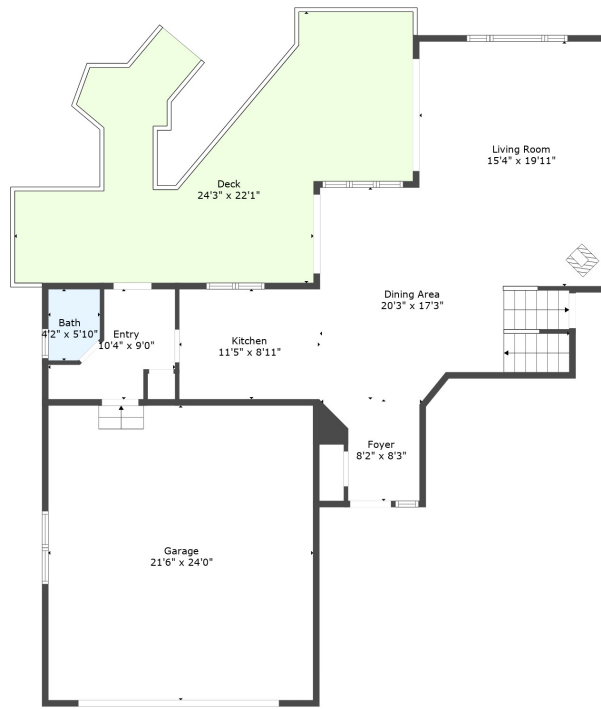

Floor 2

Floor 3

Floor 4

Floor 1

**TOTAL: 2408 sq. ft**

FLOOR 1: 505 sq. ft, FLOOR 2: 541 sq. ft, FLOOR 3: 799 sq. ft, FLOOR 4: 563 sq. ft  
 EXCLUDED AREAS: STORAGE: 195 sq. ft, ELECTRICAL ROOM: 85 sq. ft, DECK: 437 sq. ft,  
 GARAGE: 516 sq. ft, BALCONY: 34 sq. ft

Measurements Are Approximate