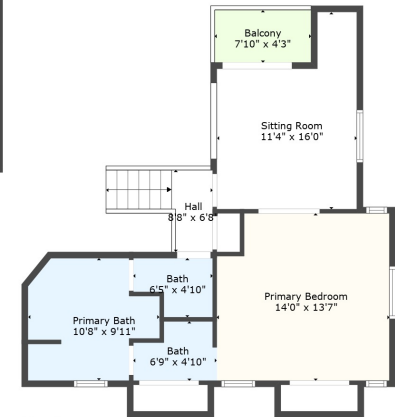

Floor 2

Floor 3

Floor 4

Floor 1

**TOTAL: 2408 sq. ft**

FLOOR 1: 505 sq. ft, FLOOR 2: 541 sq. ft, FLOOR 3: 799 sq. ft, FLOOR 4: 563 sq. ft  
 EXCLUDED AREAS: STORAGE: 195 sq. ft, ELECTRICAL ROOM: 85 sq. ft, DECK: 437 sq. ft,  
 GARAGE: 516 sq. ft, BALCONY: 34 sq. ft

Measurements Are Approximate